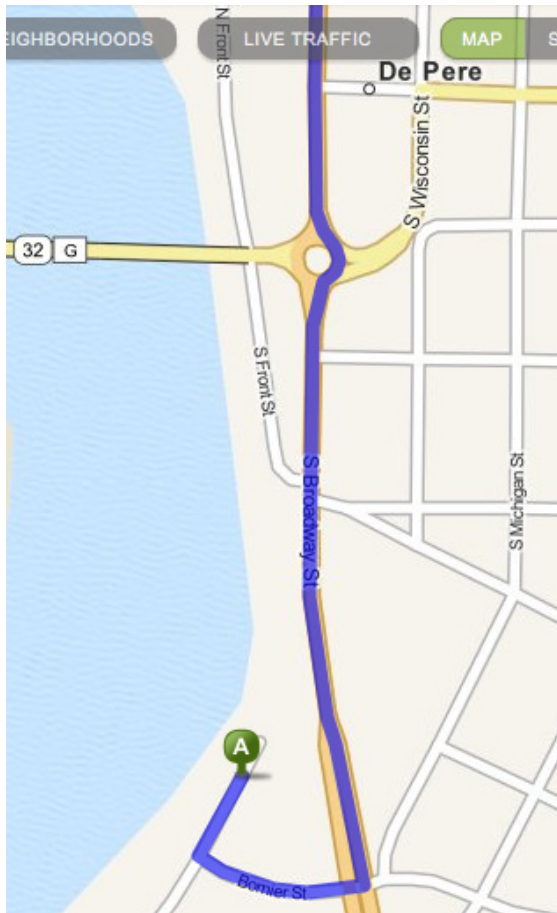

## Bomier Street Landing, De Pere, to Green Bay Metro Boat Landing

- 1) Fox River Drive south to Bomier St.
- 2) Left onto Broadway (Hwy 57) and through the roundabout, continuing on Broadway.
- 3) Follow Hwy 57 into and through downtown Green Bay and over the East River.
- 4) After crossing the East River, turn left onto Quincy St.
- 5) Follow Quincy St. to Bay Beach Rd. and turn left.
- 6) Left again into the landing parking lot.

## Bomier Avenue Landing

## Green Bay Metro Boat Landing