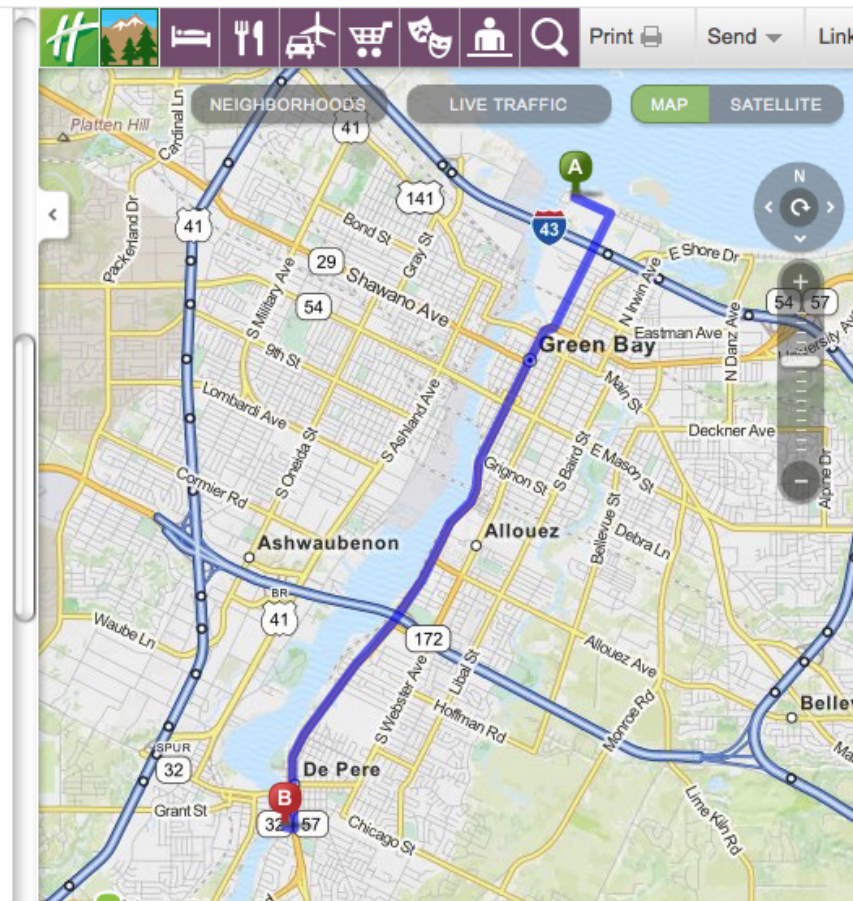

## Bomier Street Landing, De Pere, to Green Bay Metro Boat Landing

- 1) Fox River Drive south to Bomier St.
- 2) Left onto Broadway (Hwy 57) and through the roundabout, continuing on Broadway.
- 3) Follow Hwy 57 into and through downtown Green Bay and over the East River.
- 4) After crossing the East River, turn left onto Quincy St.
- 5) Follow Quincy St. to Bay Beach Rd. and turn left.
- 6) Left again into the landing parking lot.

## Bomier Avenue Landing

## Green Bay Metro Boat Landing